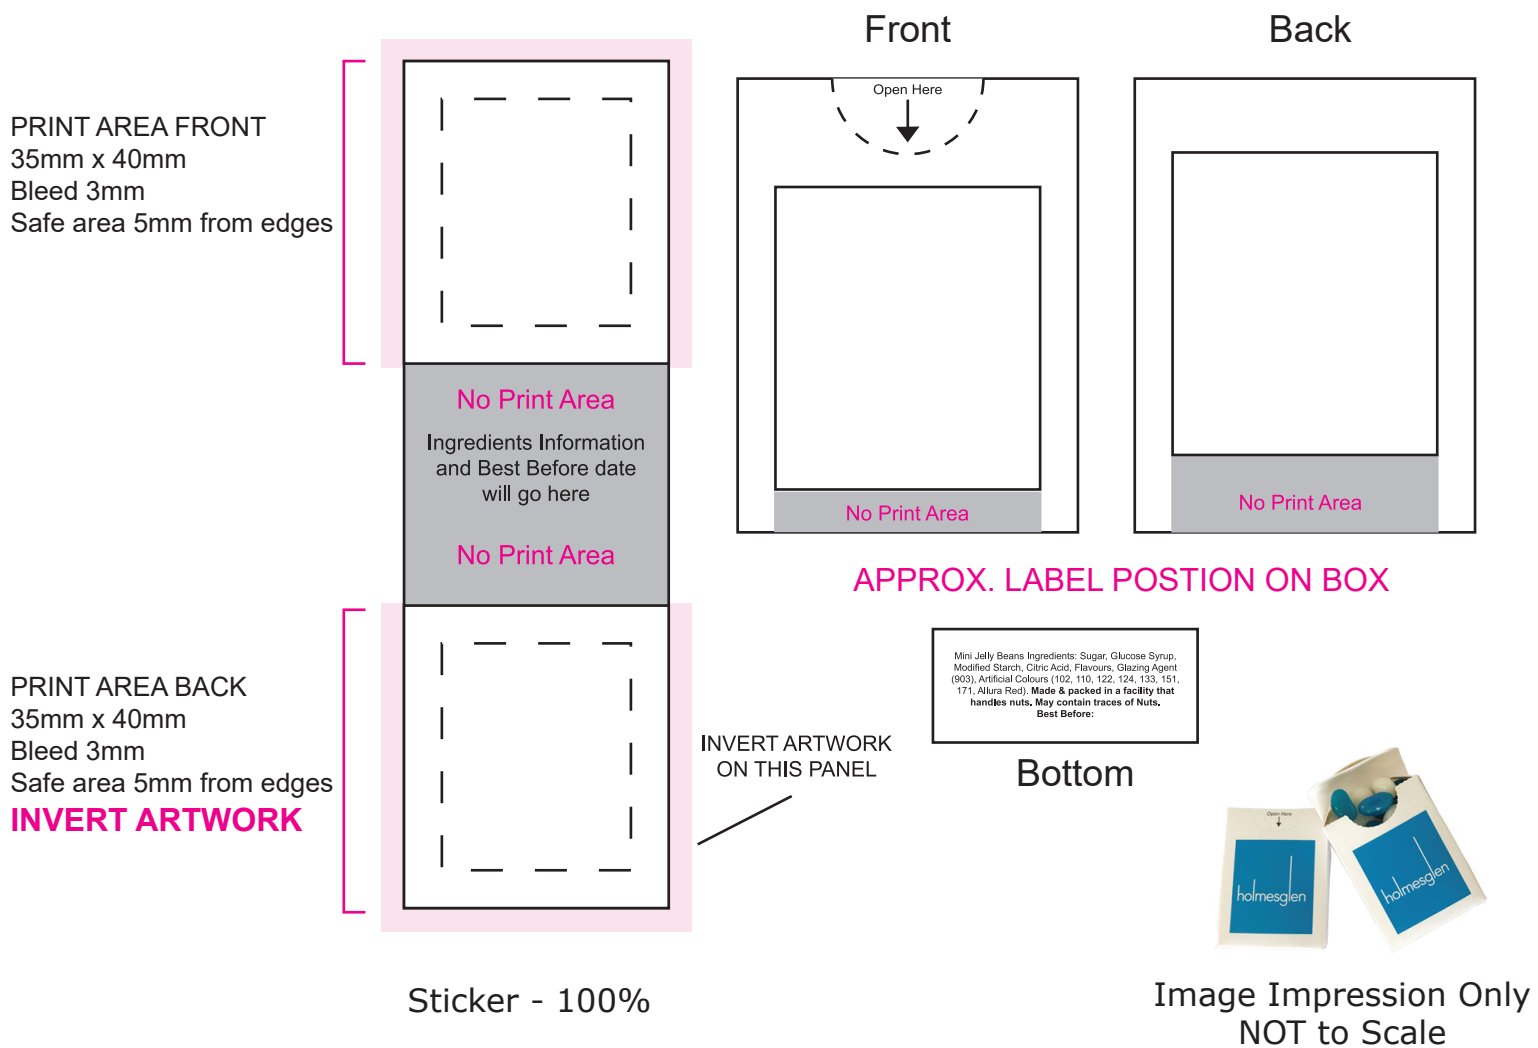

ART APPROVAL

All colours used in this document are indicative only and they may vary across a variety of printing techniques and confectionery

Product Code : CC078A

Description : Flip Lid Cardboard Box with Jelly Beans 25g
Order# :
Company Name :
Contact :
Jelly Bean Colour :
Sticker Size : 35mmW x 112mmH (x2 Print Panels of 35mmW x 40mmH)
Print Colour : **Customer must provide PMS Colour print guide**
Quantity :
Delivery Date :

Please note: Stickers are printed digitally, please provide PMS colours if a close match is crucial and please inform us of this when ordering. If PMS colours are not provided we will print directly from the file and resulting print will be taken as correct. Not all PMS colours can be matched. Exact PMS colour match is NOT guaranteed. It is highly recommended that editable linework is provided, without this we cannot be held responsible for colour discrepancies